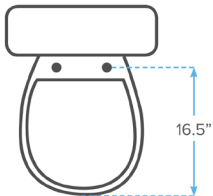

Raised Toilet Seat with Lock, 2"

Item # 12062

STANDARD ROUND

A	Overall Seat Width	14"
B	Inside Seat Width	8"
C	Overall Seat Depth/Length	15.5"

D	Inside Seat Depth/Length	10"
E	Overall Seat Height	2.5"
F	Mounting Hole Width	N/A

Raised Toilet Seat with Lock, 6"

Item # 12066

STANDARD ROUND

A	Overall Seat Width	14"
B	Inside Seat Width	8"
C	Overall Seat Depth/Length	15.5"

D	Inside Seat Depth/Length	10"
E	Overall Seat Height	6"
F	Mounting Hole Width	N/A

Raised Toilet Seat with Lock, 4"

Item # RTL12064

A	Overall Seat Width	14"
B	Inside Seat Width	8"
C	Overall Seat Depth/Length	15.5"

D	Inside Seat Depth/Length	10"
E	Overall Seat Height	4"
F	Mounting Hole Width	N/A

Raised Toilet Seat with Lock and Lid, 6"

Item # 12067

A	Overall Seat Width	14"
B	Inside Seat Width	8"
C	Overall Seat Depth/Length	16"

D	Inside Seat Depth/Length	10"
E	Overall Seat Height	6"
F	Mounting Hole Width	N/A