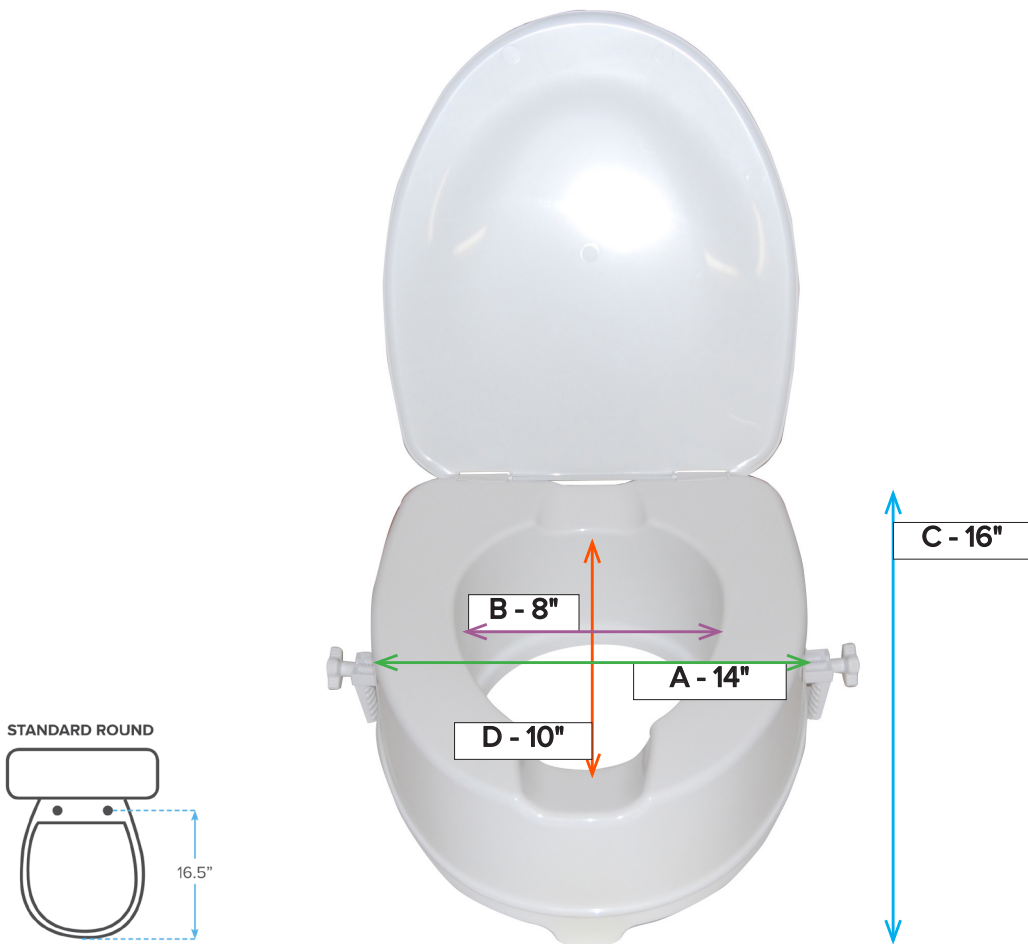

Raised Toilet Seat with Lock, 4"

Item # RTL12064

A	Overall Seat Width	14"
B	Inside Seat Width	8"
C	Overall Seat Depth/Length	15.5"

D	Inside Seat Depth/Length	10"
E	Overall Seat Height	4"
F	Mounting Hole Width	N/A

Raised Toilet Seat with Lock and Lid, 2"

Item # 12063

A	Overall Seat Width	14"
B	Inside Seat Width	8"
C	Overall Seat Depth/Length	16"

D	Inside Seat Depth/Length	10.5"
E	Overall Seat Height	2.5"
F	Mounting Hole Width	N/A

Raised Toilet Seat with Lock and Lid, 4"

Item # 12065

A	Overall Seat Width	14"
B	Inside Seat Width	8"
C	Overall Seat Depth/Length	16"

D	Inside Seat Depth/Length	10"
E	Overall Seat Height	4"
F	Mounting Hole Width	N/A

Raised Toilet Seat with Lock and Lid, 6"

Item # 12067

A	Overall Seat Width	14"
B	Inside Seat Width	8"
C	Overall Seat Depth/Length	16"

D	Inside Seat Depth/Length	10"
E	Overall Seat Height	6"
F	Mounting Hole Width	N/A