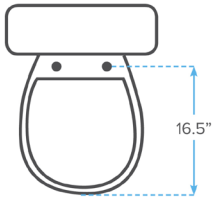

Raised Toilet Seat with Lock, 2"

Item # 12062

STANDARD ROUND

A	Overall Seat Width	14"
B	Inside Seat Width	8"
C	Overall Seat Depth/Length	15.5"

D	Inside Seat Depth/Length	10"
E	Overall Seat Height	2.5"
F	Mounting Hole Width	N/A

Raised Toilet Seat with Lock, 6"

Item # 12066

STANDARD ROUND

A	Overall Seat Width	14"
B	Inside Seat Width	8"
C	Overall Seat Depth/Length	15.5"

D	Inside Seat Depth/Length	10"
E	Overall Seat Height	6"
F	Mounting Hole Width	N/A

Raised Toilet Seat with Lock, 4"

Item # RTL12064

A	Overall Seat Width	14"
B	Inside Seat Width	8"
C	Overall Seat Depth/Length	15.5"

D	Inside Seat Depth/Length	10"
E	Overall Seat Height	4"
F	Mounting Hole Width	N/A

Raised Toilet Seat with Lock and Lid, 6"

Item # 12067

A	Overall Seat Width	14"
B	Inside Seat Width	8"
C	Overall Seat Depth/Length	16"

D	Inside Seat Depth/Length	10"
E	Overall Seat Height	6"
F	Mounting Hole Width	N/A