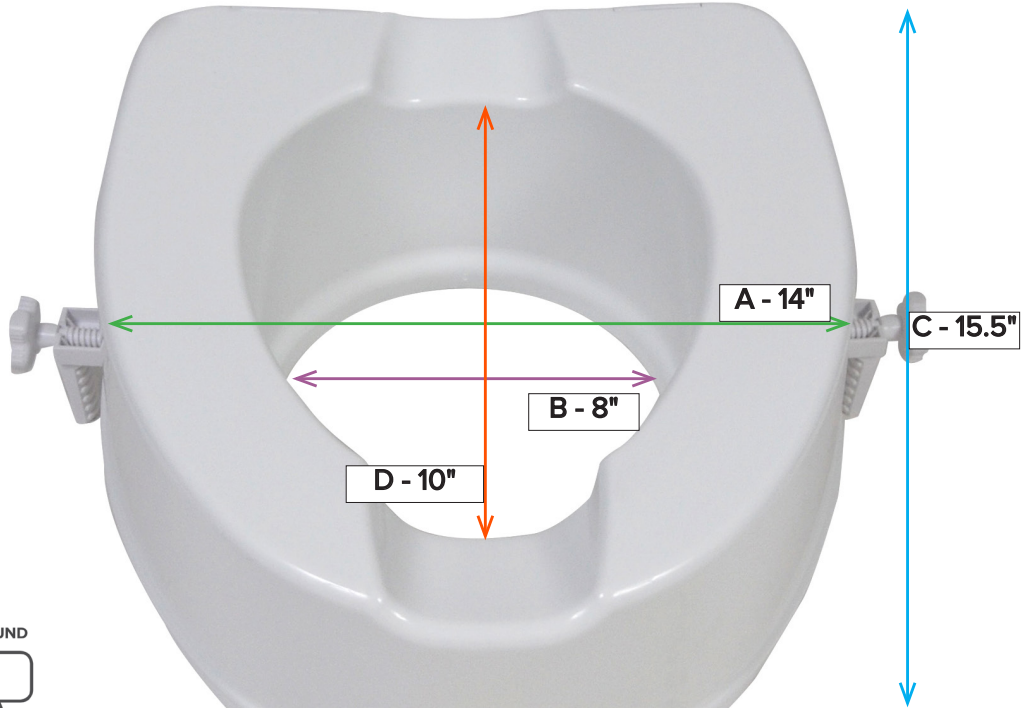

Raised Toilet Seat with Lock, 2"

Item # 12062

STANDARD ROUND

A	Overall Seat Width	14"
B	Inside Seat Width	8"
C	Overall Seat Depth/Length	15.5"

D	Inside Seat Depth/Length	10"
E	Overall Seat Height	2.5"
F	Mounting Hole Width	N/A

Raised Toilet Seat with Lock, 6"

Item # 12066

STANDARD ROUND

A	Overall Seat Width	14"
B	Inside Seat Width	8"
C	Overall Seat Depth/Length	15.5"

D	Inside Seat Depth/Length	10"
E	Overall Seat Height	6"
F	Mounting Hole Width	N/A

Raised Toilet Seat with Lock, 4"

Item # RTL12064

A	Overall Seat Width	14"
B	Inside Seat Width	8"
C	Overall Seat Depth/Length	15.5"

D	Inside Seat Depth/Length	10"
E	Overall Seat Height	4"
F	Mounting Hole Width	N/A

Raised Toilet Seat with Lock and Lid, 2"

Item # 12063

A	Overall Seat Width	14"
B	Inside Seat Width	8"
C	Overall Seat Depth/Length	16"

D	Inside Seat Depth/Length	10.5"
E	Overall Seat Height	2.5"
F	Mounting Hole Width	N/A