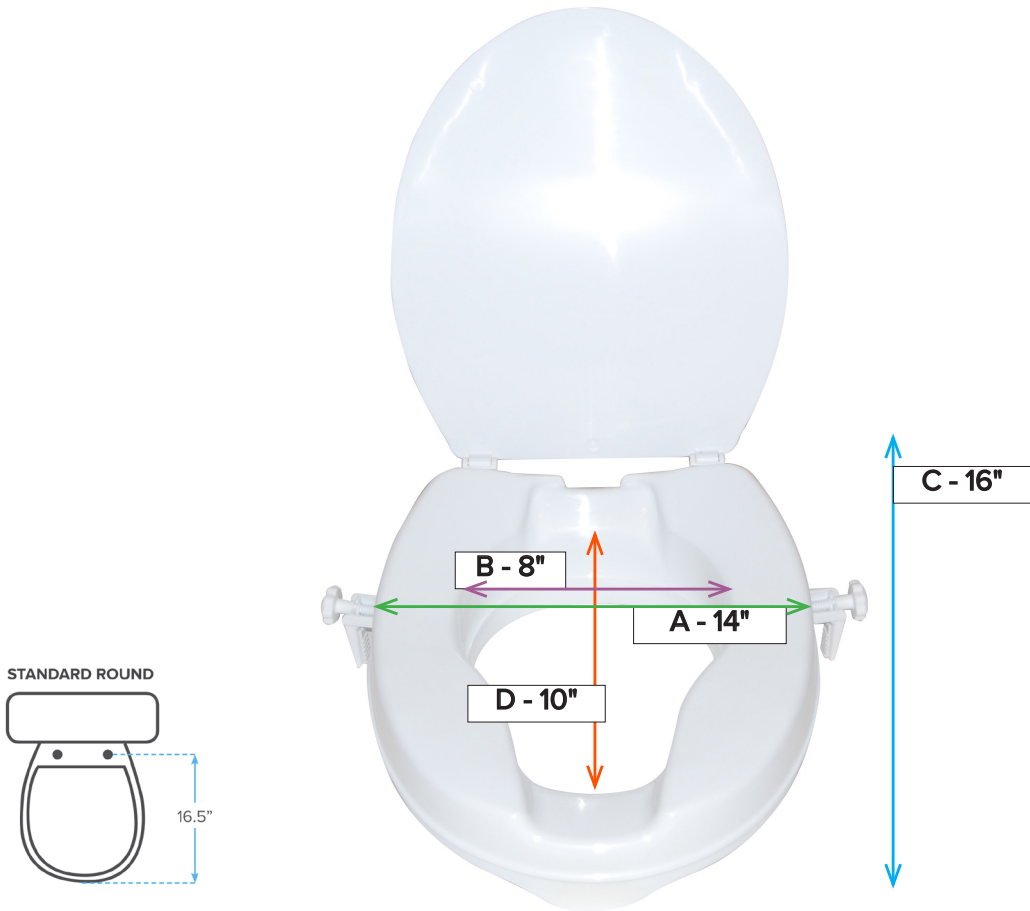

Raised Toilet Seat with Lock, 2"

Item # 12062

STANDARD ROUND

A	Overall Seat Width	14"
B	Inside Seat Width	8"
C	Overall Seat Depth/Length	15.5"

D	Inside Seat Depth/Length	10"
E	Overall Seat Height	2.5"
F	Mounting Hole Width	N/A

Raised Toilet Seat with Lock, 6"

Item # 12066

STANDARD ROUND

A	Overall Seat Width	14"
B	Inside Seat Width	8"
C	Overall Seat Depth/Length	15.5"

D	Inside Seat Depth/Length	10"
E	Overall Seat Height	6"
F	Mounting Hole Width	N/A

Raised Toilet Seat with Lock, 4"

Item # RTL12064

A	Overall Seat Width	14"
B	Inside Seat Width	8"
C	Overall Seat Depth/Length	15.5"

D	Inside Seat Depth/Length	10"
E	Overall Seat Height	4"
F	Mounting Hole Width	N/A

Raised Toilet Seat with Lock and Lid, 2"

Item # 12063

A	Overall Seat Width	14"
B	Inside Seat Width	8"
C	Overall Seat Depth/Length	16"

D	Inside Seat Depth/Length	10.5"
E	Overall Seat Height	2.5"
F	Mounting Hole Width	N/A