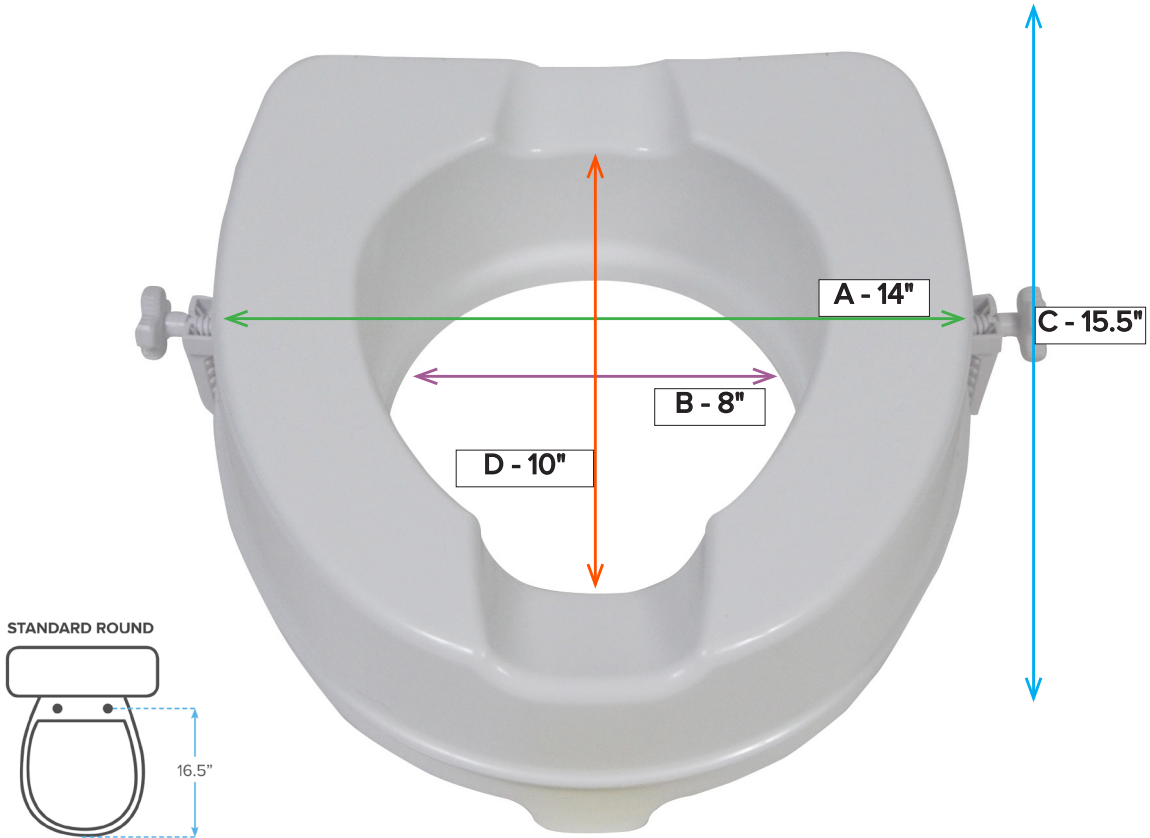

Raised Toilet Seat with Lock, 2"

Item # 12062

STANDARD ROUND

A	Overall Seat Width	14"
B	Inside Seat Width	8"
C	Overall Seat Depth/Length	15.5"

D	Inside Seat Depth/Length	10"
E	Overall Seat Height	2.5"
F	Mounting Hole Width	N/A

Raised Toilet Seat with Lock, 6"

Item # 12066

STANDARD ROUND

A	Overall Seat Width	14"
B	Inside Seat Width	8"
C	Overall Seat Depth/Length	15.5"

D	Inside Seat Depth/Length	10"
E	Overall Seat Height	6"
F	Mounting Hole Width	N/A

Raised Toilet Seat with Lock, 4"

Item # RTL12064

A	Overall Seat Width	14"
B	Inside Seat Width	8"
C	Overall Seat Depth/Length	15.5"

D	Inside Seat Depth/Length	10"
E	Overall Seat Height	4"
F	Mounting Hole Width	N/A

Raised Toilet Seat with Lock and Lid, 2"

Item # 12063

A	Overall Seat Width	14"
B	Inside Seat Width	8"
C	Overall Seat Depth/Length	16"

D	Inside Seat Depth/Length	10.5"
E	Overall Seat Height	2.5"
F	Mounting Hole Width	N/A