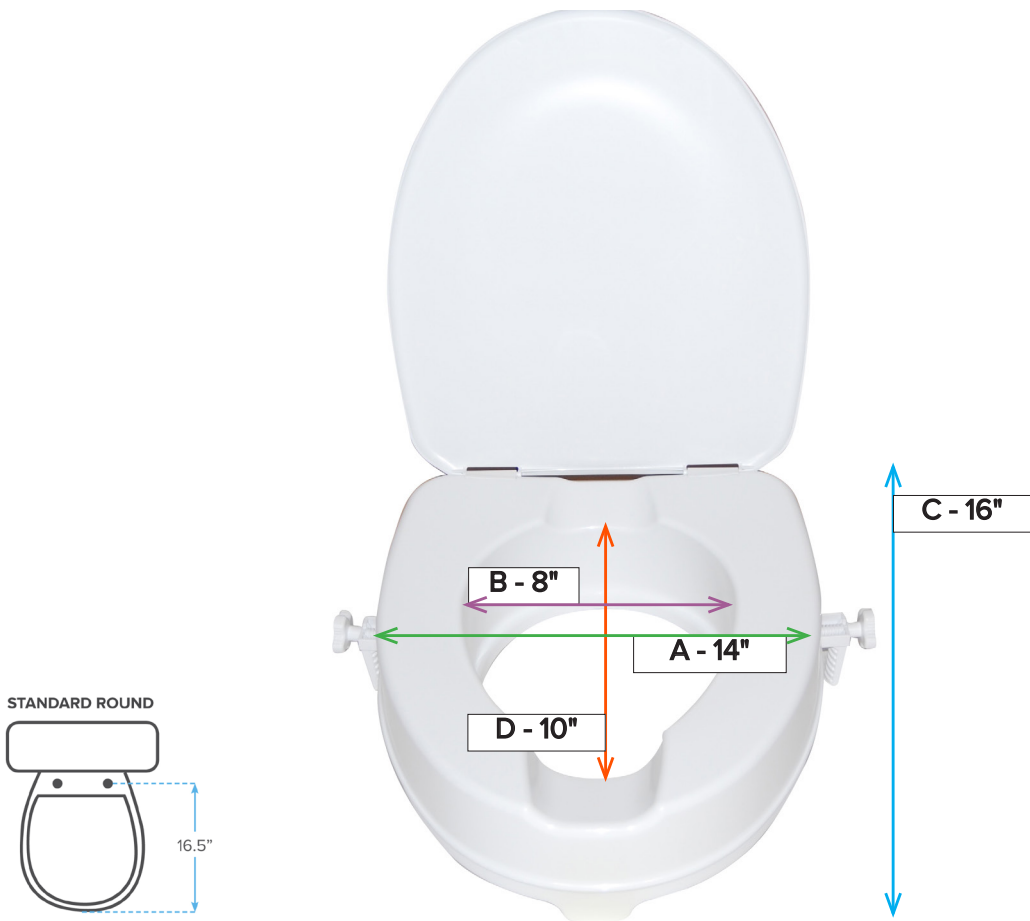

Raised Toilet Seat with Lock, 4"

Item # RTL12064

A	Overall Seat Width	14"
B	Inside Seat Width	8"
C	Overall Seat Depth/Length	15.5"

D	Inside Seat Depth/Length	10"
E	Overall Seat Height	4"
F	Mounting Hole Width	N/A

Raised Toilet Seat with Lock and Lid, 2"

Item # 12063

A	Overall Seat Width	14"
B	Inside Seat Width	8"
C	Overall Seat Depth/Length	16"

D	Inside Seat Depth/Length	10.5"
E	Overall Seat Height	2.5"
F	Mounting Hole Width	N/A

Raised Toilet Seat with Lock and Lid, 4"

Item # 12065

A	Overall Seat Width	14"
B	Inside Seat Width	8"
C	Overall Seat Depth/Length	16"

D	Inside Seat Depth/Length	10"
E	Overall Seat Height	4"
F	Mounting Hole Width	N/A

Raised Toilet Seat with Lock and Lid, 6"

Item # 12067

A	Overall Seat Width	14"
B	Inside Seat Width	8"
C	Overall Seat Depth/Length	16"

D	Inside Seat Depth/Length	10"
E	Overall Seat Height	6"
F	Mounting Hole Width	N/A