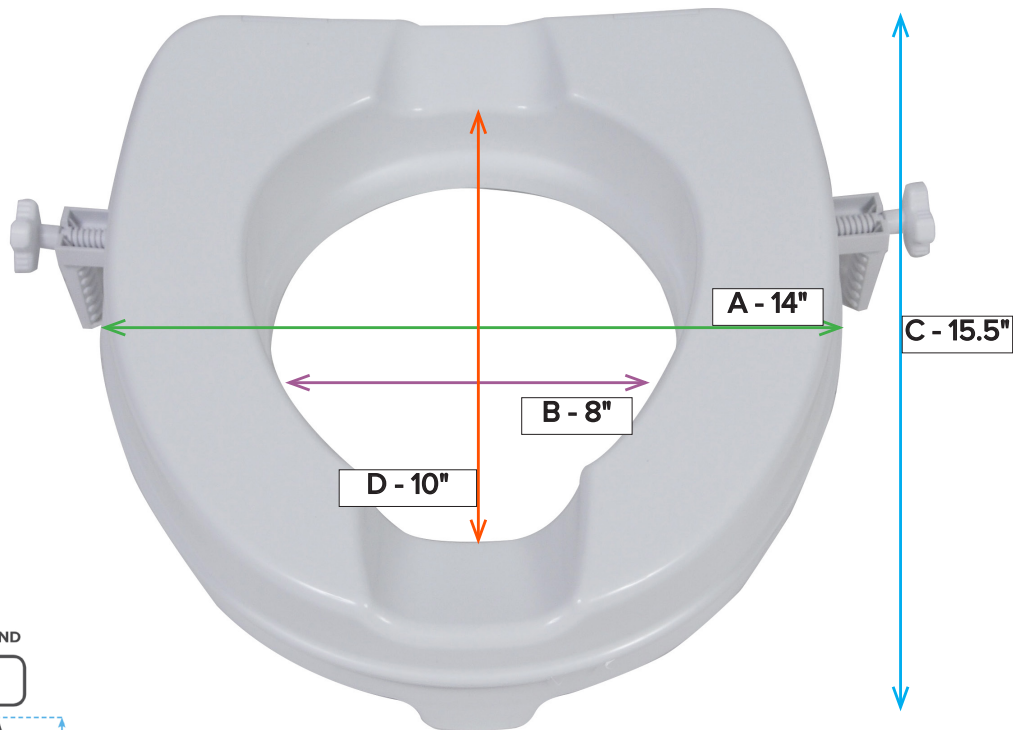

Raised Toilet Seat with Lock, 2"

Item # 12062

STANDARD ROUND

A	Overall Seat Width	14"
B	Inside Seat Width	8"
C	Overall Seat Depth/Length	15.5"

D	Inside Seat Depth/Length	10"
E	Overall Seat Height	2.5"
F	Mounting Hole Width	N/A

Raised Toilet Seat with Lock, 6"

Item # 12066

STANDARD ROUND

A	Overall Seat Width	14"
B	Inside Seat Width	8"
C	Overall Seat Depth/Length	15.5"

D	Inside Seat Depth/Length	10"
E	Overall Seat Height	6"
F	Mounting Hole Width	N/A

Raised Toilet Seat with Lock, 4"

Item # RTL12064

A	Overall Seat Width	14"
B	Inside Seat Width	8"
C	Overall Seat Depth/Length	15.5"

D	Inside Seat Depth/Length	10"
E	Overall Seat Height	4"
F	Mounting Hole Width	N/A

Raised Toilet Seat with Lock and Lid, 2"

Item # 12063

A	Overall Seat Width	14"
B	Inside Seat Width	8"
C	Overall Seat Depth/Length	16"

D	Inside Seat Depth/Length	10.5"
E	Overall Seat Height	2.5"
F	Mounting Hole Width	N/A