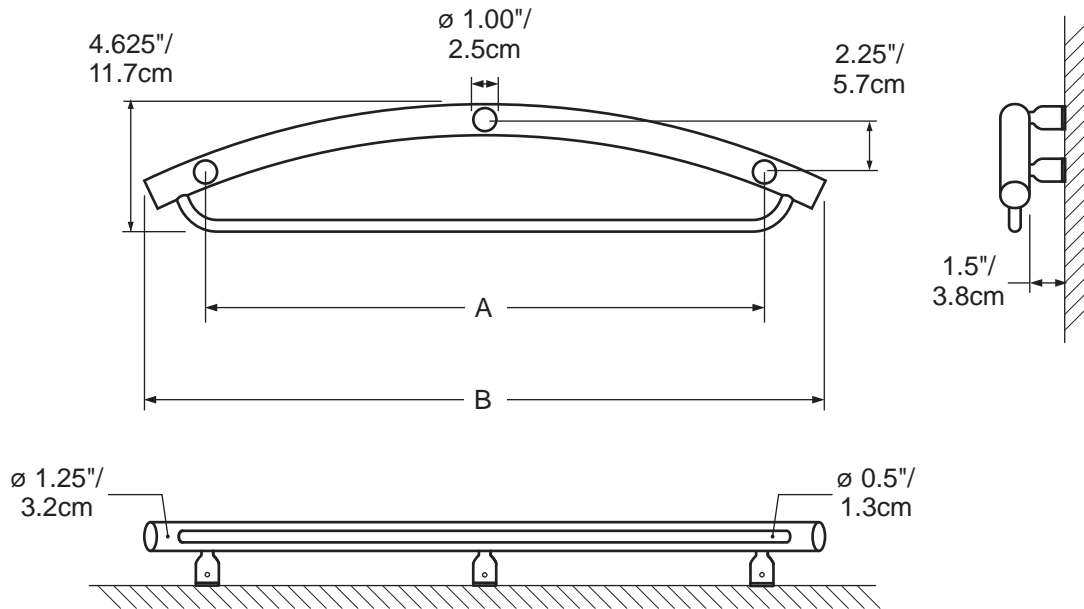

Invisia™ Towel Bar

with Support Rail

INVISIA
LIVE BEAUTIFULLY

Technical Data Sheet

Product Specification

The product shall be a combination towel holder and grab rail. The product shall have patented discreet wall mounts that conceal the mounting hardware. There shall be three points of contact between the product and the wall. The product shall be of full metal construction. The grab rail portion of the product shall be 1.25"/3.2 cm in diameter. The product shall have a spacing of 16"/41 cm between the farthest wall mounts if using INV-TB-16, or 24"/61 cm if using INV-TB-24. The product shall be suitable for use in a wet environment. The product shall have a weight capacity in excess of 500lbs / 227kg. Product shall comply with ADA Guidelines, specifying the structural strength of grab bars, tubs and shower seats. The grab rail shall be Invisia Collection model INV-TB-____ (see table below for appropriate product code).

Key Features

- Elegant Design with Integrated Support
- Solid Construction and Mounting
- Patented Discreet Wall Mounts that Conceal Mounting Hardware
- Suitable For Use in a Wet Environment
- 500lbs / 227kg Weight Capacity

Invisia™ Towel Bar

with Support Rail

INVISIA
LIVE BEAUTIFULLY

Technical Data Sheet

Product Dimensions

| Model | A (Support Spacing) | B (Total Length) | Weight |
|-------|---------------------|------------------|--------------|
| TB-16 | 16" / 41cm | 20.625" / 52.3cm | 3lbs / 1.4kg |
| TB-24 | 24" / 61cm | 29.2" / 74.2cm | 5lbs / 2.3kg |

Shipping Dimensions

| Model | Height (H) | Width (W) | Depth (D) | Weight |
|-------|--------------|----------------|---------------|--------------|
| TB-16 | 3.5" / 8.9cm | 30.5" / 77.5cm | 6.5" / 16.5cm | 4lbs / 1.8kg |
| TB-24 | | | | 6lbs / 2.7kg |